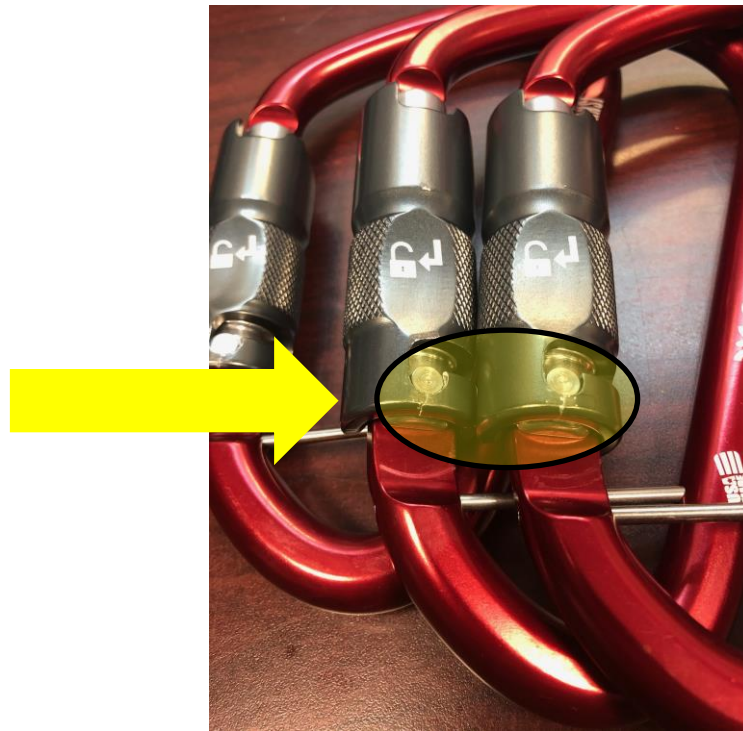

cmcpro.com
6740 Cortona Dr.
Goleta, CA 93117
800-235-5741
805-562-9120

PRODUCT SAFETY NOTICE

July 26, 2021

ProSeries® Aluminum Lock Carabiner.

Red auto-lock with keeper, part# **300273**

CMC has become aware of a potential safety issue regarding the ProSeries® Aluminum Lock Carabiner. A crack may appear on the base of the key lock gate as illustrated below. This crack is easily identified with a visual inspection.