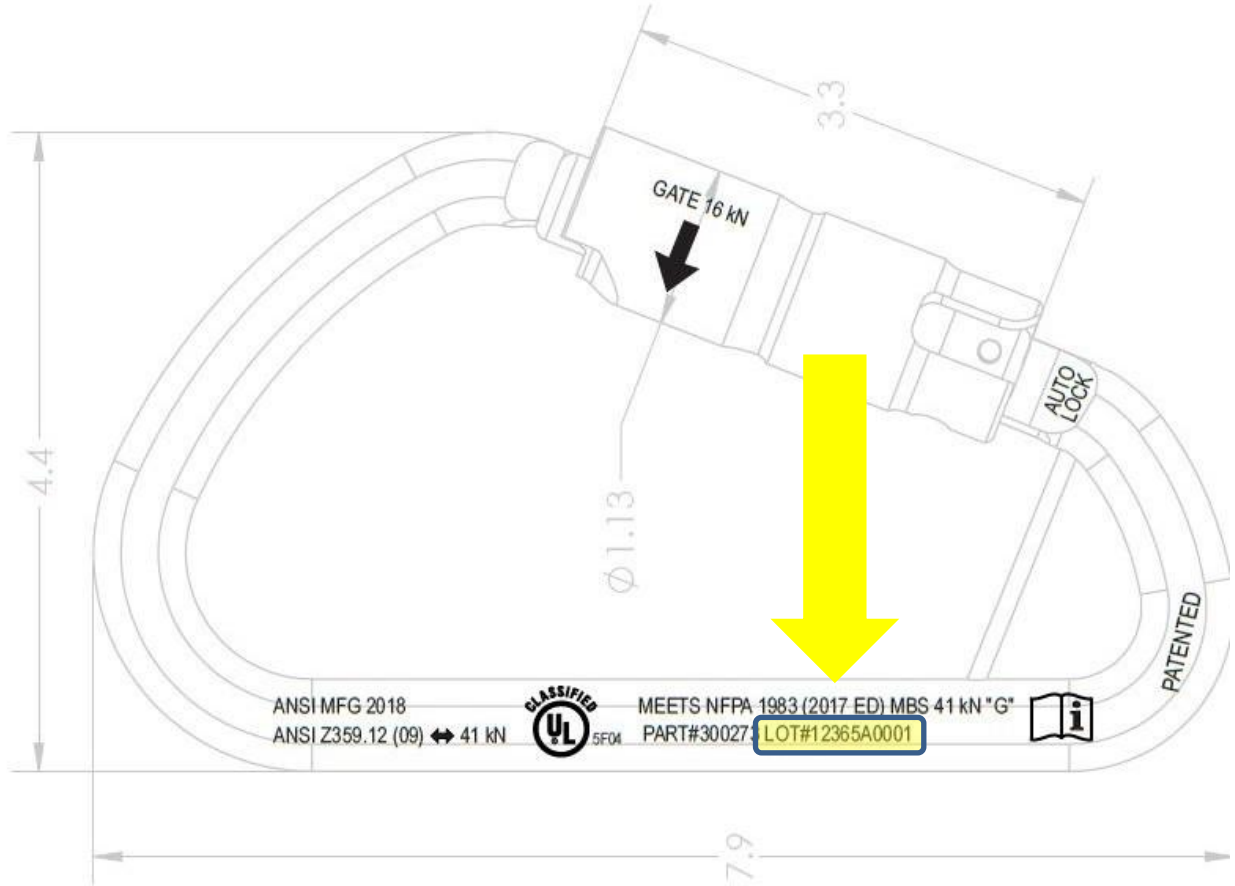

cmcpro.com
6740 Cortona Dr.
Goleta, CA 93117
800-235-5741
805-562-9120

PRODUCT SAFETY NOTICE

July 26, 2021

ProSeries® Aluminum Lock Carabiner.

Red auto-lock with keeper, part# **300273**

CMC has become aware of a potential safety issue regarding the ProSeries® Aluminum Lock Carabiner. A crack may appear on the base of the key lock gate as illustrated below. This crack is easily identified with a visual inspection.

Data from manufacturing indicates this issue is limited to a very small number of carabiners with the following product lot number: **21127XXXXX**. (X is unique to each carabiner).

This lot was shipped between the dates of 03/25/2021 and 06/23/2021.

Location of the Lot Number is shown below:

CMC requests that you inspect all carabiners from the lot number identified to ensure that the auto lock gate is not cracked. If the gate is cracked, immediately remove the unit from service and contact our customer support for resolution. You can contact customer support by calling (800) 513-7455 or (805) 562-9120, or via email at info@cmcpro.com.